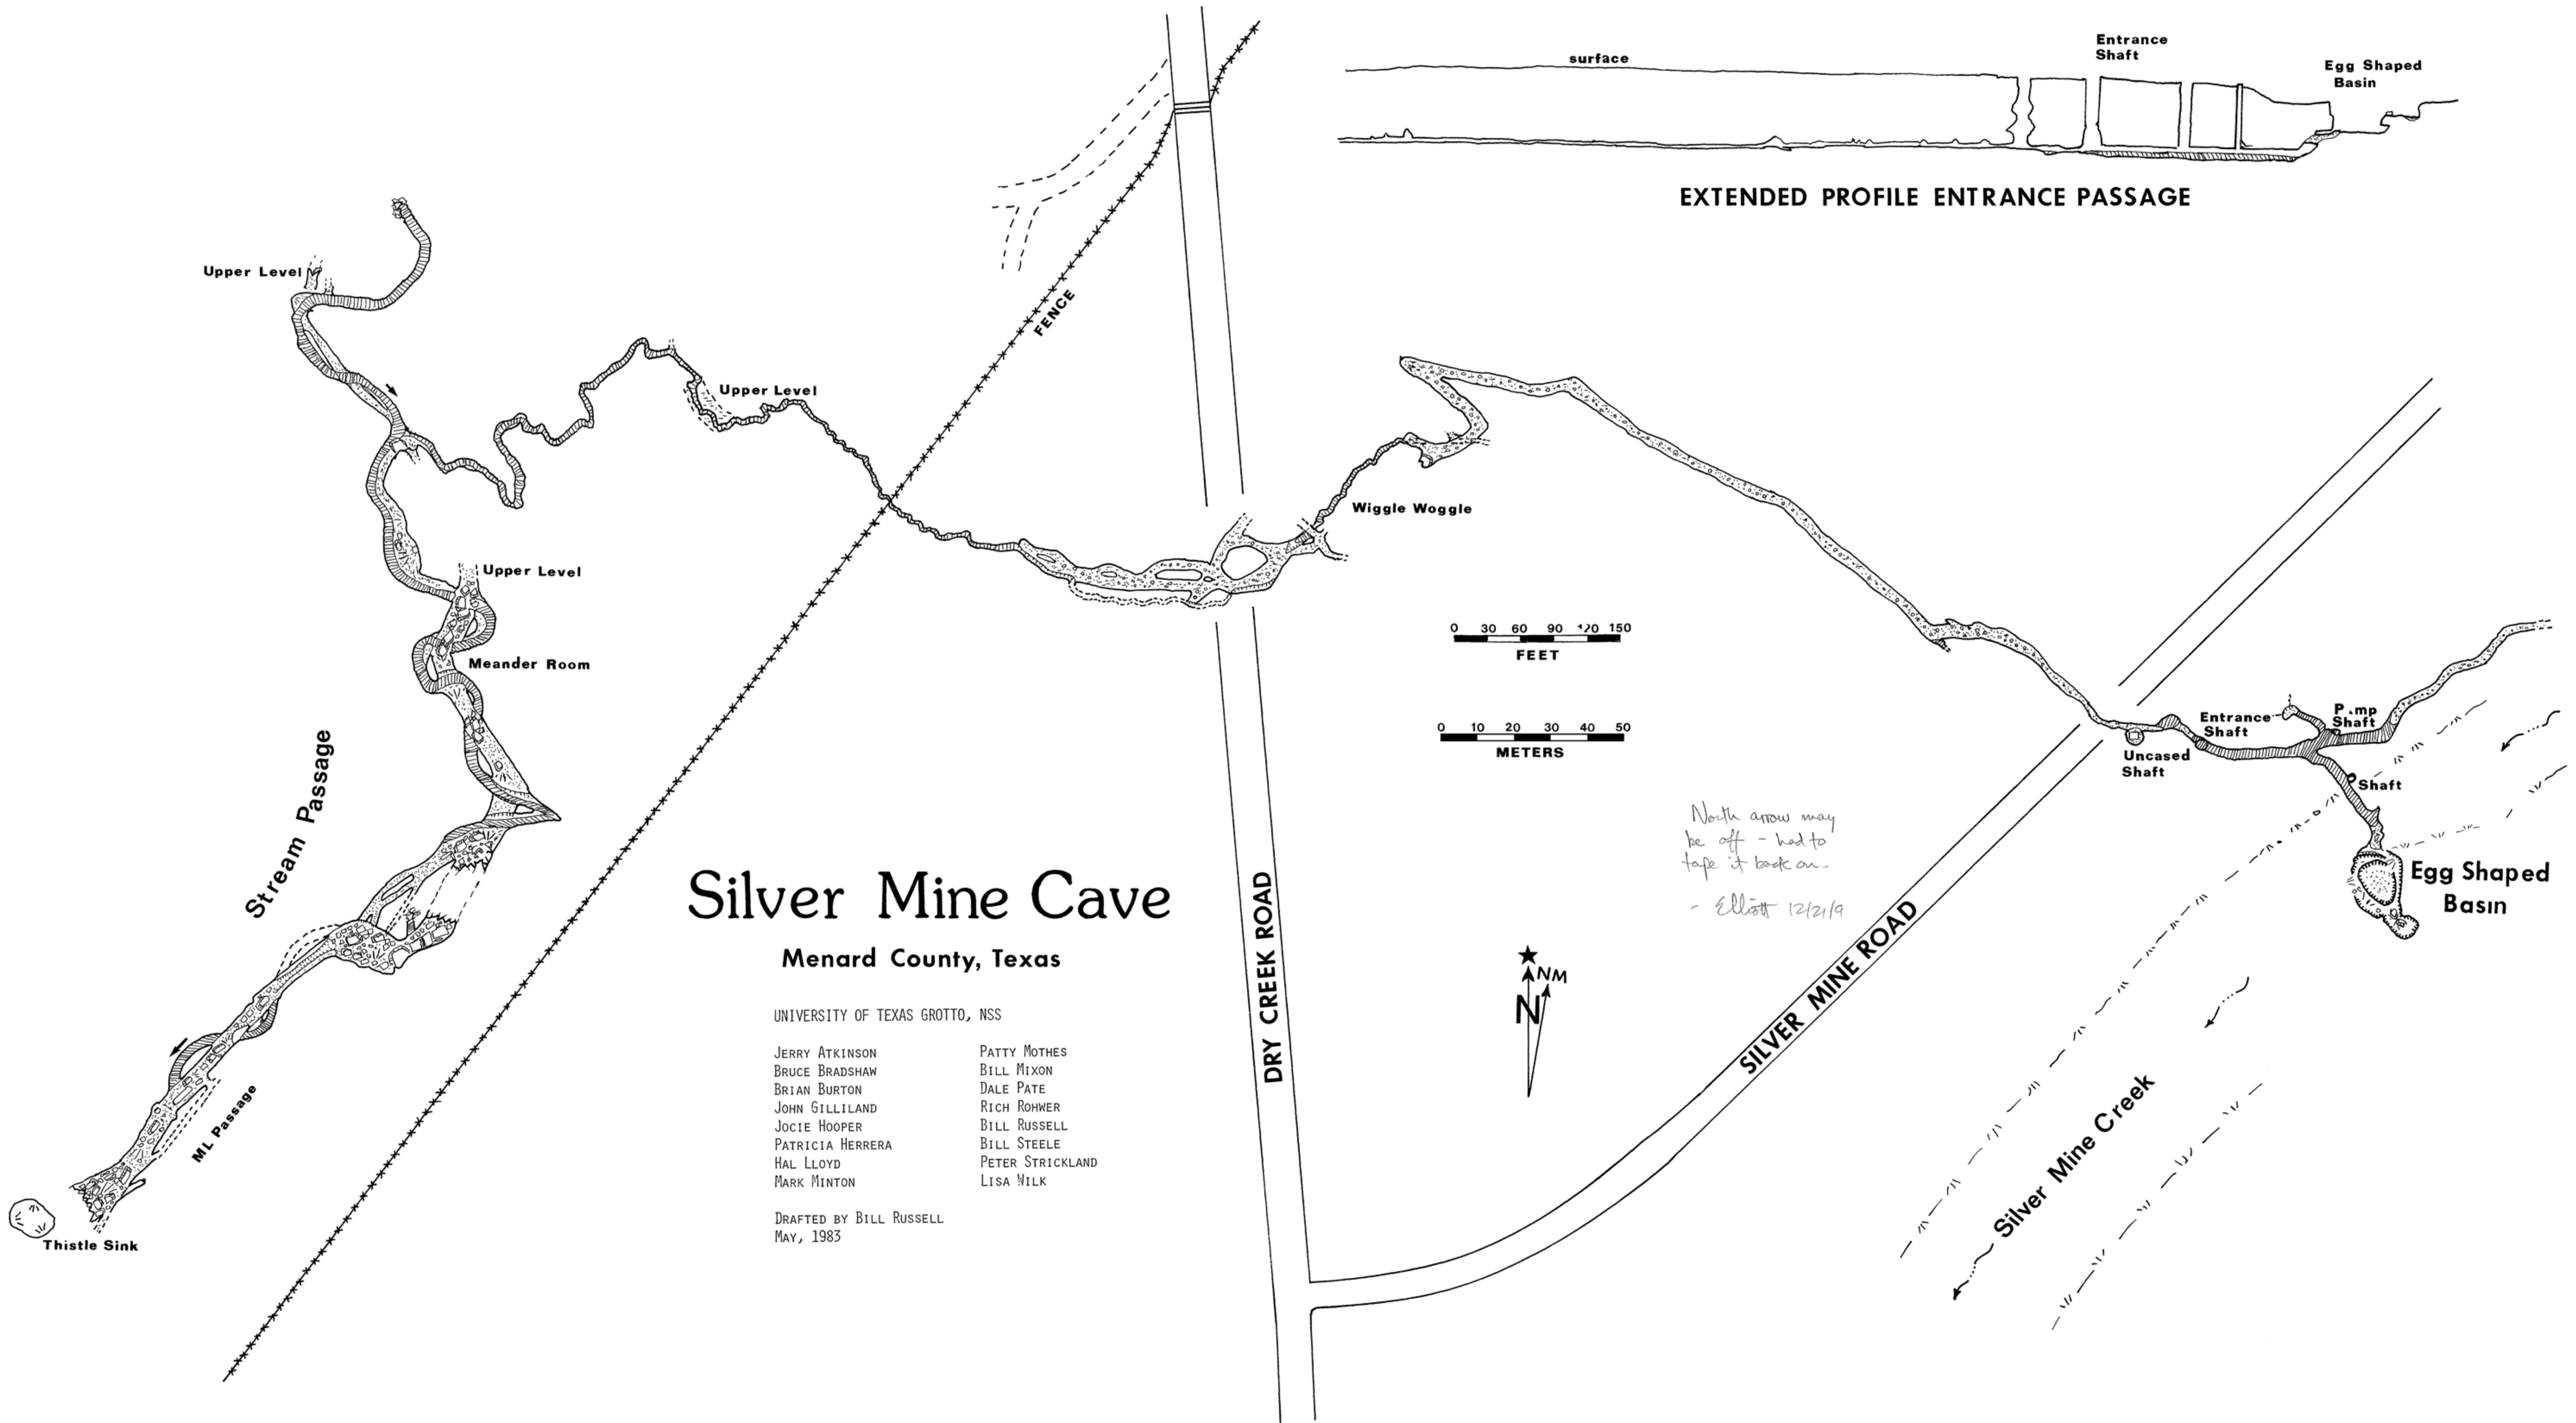

EXTENDED PROFILE STREAM PASSAGE

EXTENDED PROFILE ENTRANCE PASSAGE

Silver Mine Cave

Menard County, Texas

UNIVERSITY OF TEXAS GROTTO, NSS

- | | |
|------------------|------------------|
| JERRY ATKINSON | PATTY MOTHES |
| BRUCE BRADSHAW | BILL MIXON |
| BRIAN BURTON | DALE PATE |
| JOHN GILLILAND | RICH ROHWER |
| JOCIE HOOPER | BILL RUSSELL |
| PATRICIA HERRERA | BILL STEELE |
| HAL LLOYD | PETER STRICKLAND |
| MARK MINTON | LISA WILK |