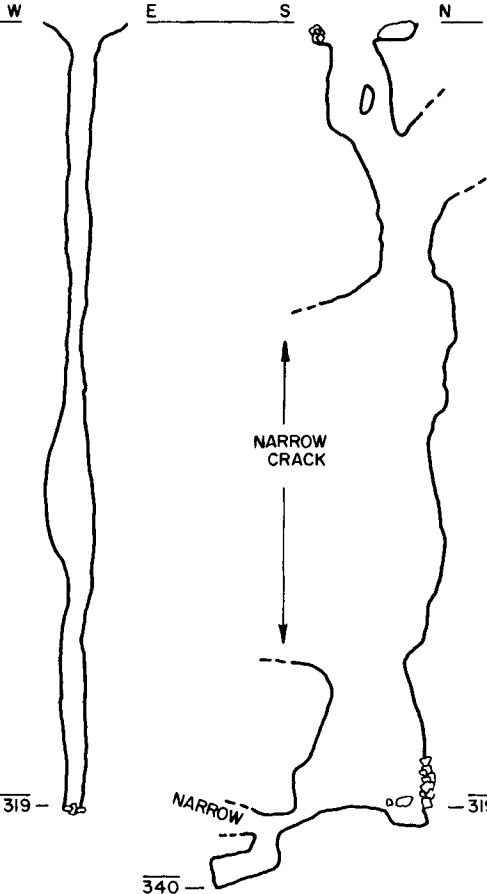

DIRT SINK

CRACK (TOO SMALL)

# PLATEAU CAVE

CULBERSON COUNTY, TEXAS

## PROFILES OF "MOTHER HOLE"

ENTRANCE  
(SHALLOW SINK  
IN SANDSTONE)

N  
M

SURVEYED SUMMER 1963  
WILLIAM RUSSELL  
JAMES REDDELL  
GRAINGER HUNT

DRAFTED BY CARL E. KUNATH 10-76