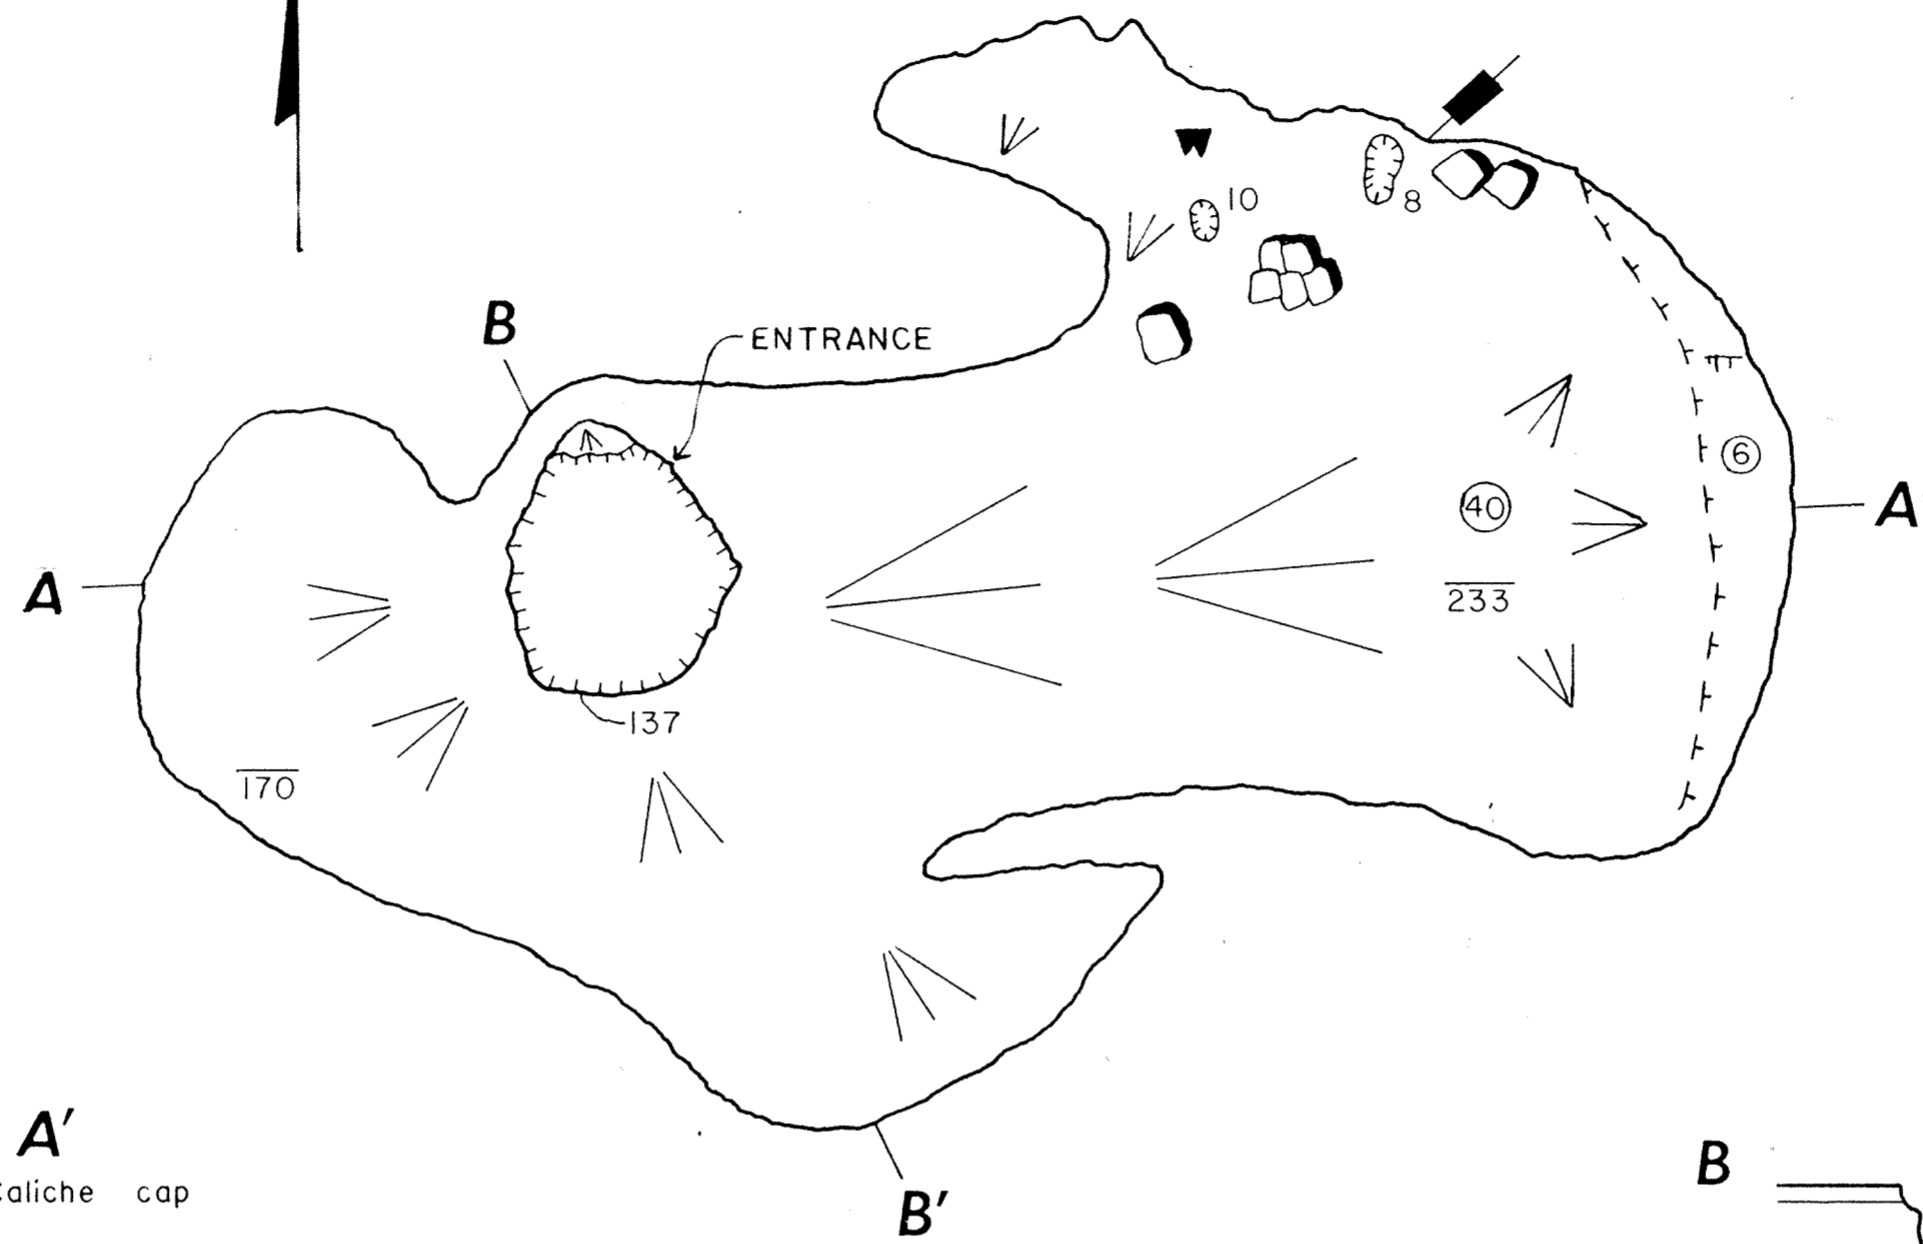

ABOMINABLE SINKHOLE

VAL VERDE CO., TEXAS

Nm

Brunton & Tape Survey 5-20-72

Glenn Darilek
John Graves
Scott Harden

Computer Data
John Graves

Plot & Draft
Scott Harden